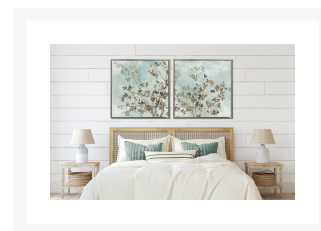

Product Images

Branching Tree II

Description

Hand embellished canvas art with gold foil accents in a champagne floating frame