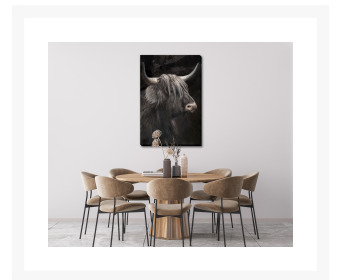

Product Images

Bold Cow I

Description

Hand embellished canvas art. gallery wrapped around pine stretcher bars