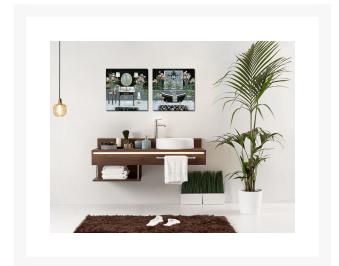

# Femme Noir Bath

## Description

Set of 2. hand embellished canvas art gallery-wrapped on pine stretcher bar frames presented in an open-faced box