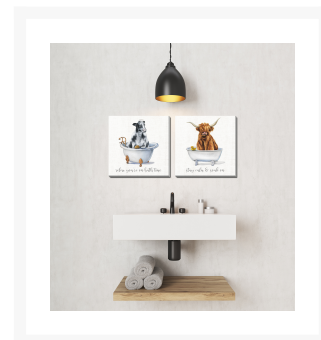

Product Images

Bath Time

Description

Set of 2. hand embellished canvas art gallery-wrapped on pine stretcher bar frames presented in an open-faced box