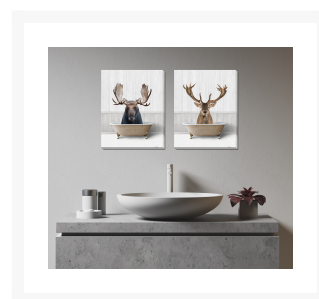

Product Images

Bath Time Moose

Description

Hand embellished canvas art. gallery wrapped around pine stretcher bars