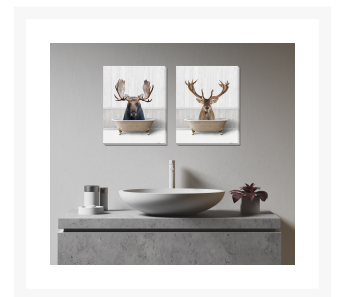

Product Images

Bath Time Deer

Description

Hand embellished canvas art. gallery wrapped around pine stretcher bars