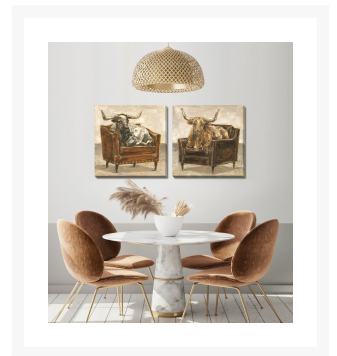

Product Images

Refined Comfort IV

Description

Hand embellished canvas art. gallery wrapped around pine stretcher bars