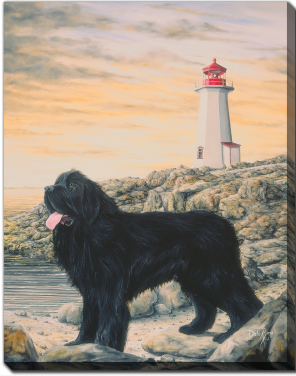

Product Images

Storm NL Dog

Description

Printed on canvas - Custom made to order. Allow **2-4 WEEKS** for production

Products in this set

Storm NL Dog

38x60

Printed on canvas - Custom made to order. Allow **2-4 WEEKS** for production

Storm NL Dog

30x45

Printed on canvas - Custom made to order. Allow **2-4 WEEKS** for production

Storm NL Dog

22x28

Printed on canvas - Custom made to order. Allow **2-4 WEEKS** for production

Storm NL Dog

12x16