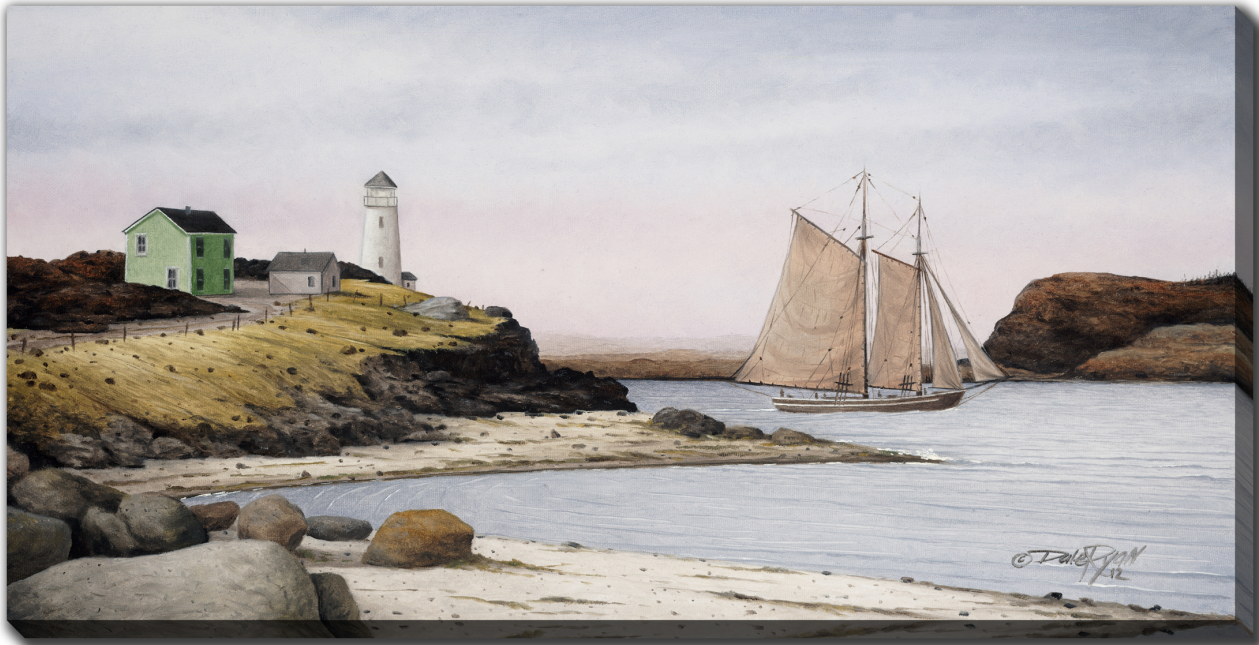

Product Images

Safe Harbour

Description

Printed on canvas - Custom made to order. Allow **2-4 WEEKS** for production

Products in this set

Safe Harbour

30X60

Printed on canvas - Custom made to order. Allow **2-4 WEEKS** for production

Safe Harbour

20X40

Printed on canvas - Custom made to order. Allow **2-4 WEEKS** for production

Safe Harbour

10X20

Printed on canvas - Custom made to order. Allow **2-4 WEEKS** for production