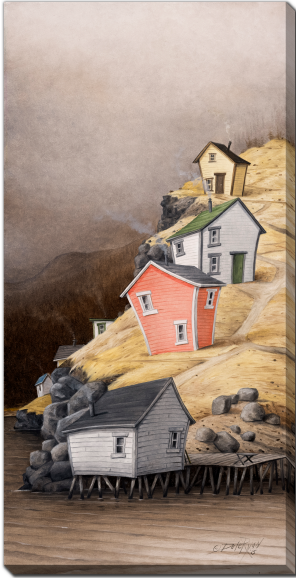

Product Images

Cliff Hangers

Description

Printed on canvas - Custom made to order. Allow **2-4 WEEKS** for production

Products in this set

Cliff Hangers

30X60

Printed on canvas - Custom made to order. Allow **2-4 WEEKS** for production

Cliff Hangers

20X40

Printed on canvas - Custom made to order. Allow **2-4 WEEKS** for production

Cliff Hangers

10X20

Printed on canvas - Custom made to order. Allow **2-4 WEEKS** for production