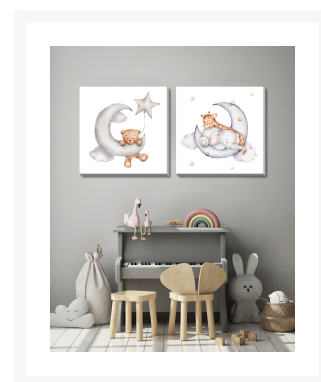

Product Images

Elephant And Giraffe On Moon

Description

Printed on canvas - Custom made to order. Allow **2-4 WEEKS** for production

Products in this set

Elephant And Giraffe On Moon

38X38

Printed on canvas - Custom made to order. Allow **2-4 WEEKS** for production

Elephant And Giraffe On Moon

30X30

Printed on canvas - Custom made to order. Allow **2-4 WEEKS** for production

Elephant And Giraffe On Moon

24X24

Printed on canvas - Custom made to order. Allow **2-4 WEEKS** for production