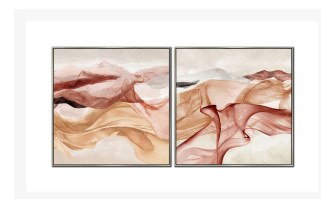

Product Images

Flowing Passion Set of 2

Description

Matching set of hand embellished canvas art in a champagne floating frame