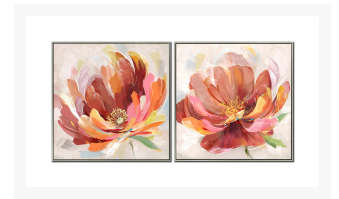

Product Images

Coral Bloom Set of 2

Description

Matching set of hand embellished canvas art in a champagne floating frame