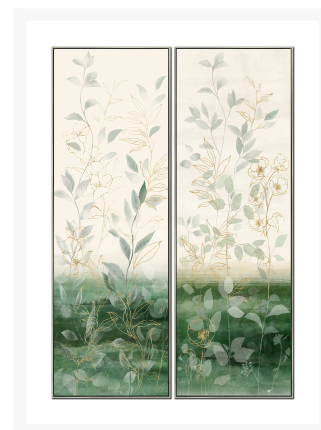

Product Images

Shades of Emerald Set of 2

Description

Matching set of hand embellished canvas art in a champagne floating frame