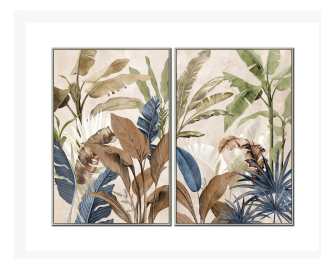

# Tropical Shades Set of 2

## Description

Matching set of hand embellished canvas art in a champagne floating frame