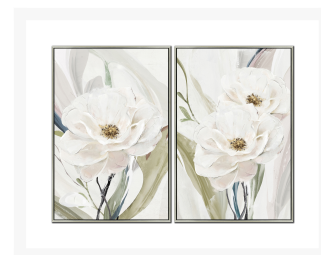

Product Images

Luscious Stems Set of 2

Description

Matching set of hand embellished canvas art in a champagne floating frame