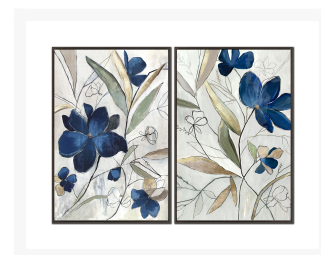

# Modern Blue Floral Set of 2

## Description

Matching set of hand embellished canvas art with gold foil accents in a dark grey floating frame