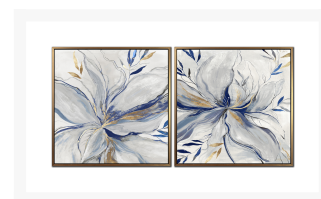

# Gold Charcoal Set of 2

## Description

Matching set of hand embellished canvas art with gold foil accents in a gold floating frame