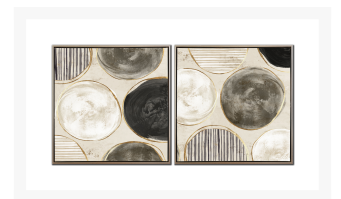

# Evenness Set of 2

## Description

Matching set of hand embellished canvas art in a champagne floater frame