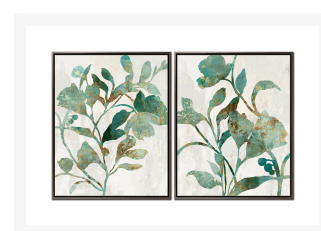

# Rustic Flower Set of 2

## Description

Matching set of hand embellished canvas art in a champagne floater frame with gold foil accents