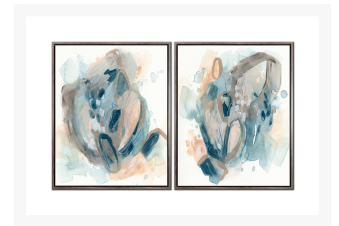

Product Images

Soft Vortex Set of 2

Description

Matching set of hand embellished canvas art in a barnwood floating frame