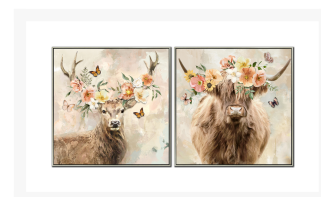

Product Images

Peach Floral Antlers Set of 2

Description

Matching set of hand embellished canvas art in a champagne floating frame