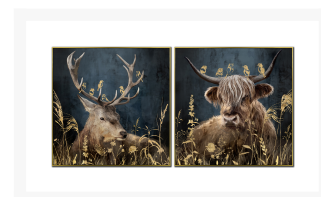

Product Images

BIRDS ON ANTLERS DEER SET OF 2

Description

Matching set of hand embellished canvas art with gold foil accents in a gold floating frame