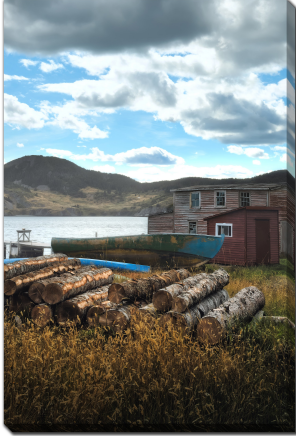

Product Images

Wood Pile Wharf Stages

Description

Printed on canvas - Custom made to order. Allow **2-4 WEEKS** for production

Products in this set

Wood Pile Wharf Stages

38x60

Printed on canvas - Custom made to order. Allow **2-4 WEEKS** for production

Wood Pile Wharf Stages

30X45

Printed on canvas - Custom made to order. Allow **2-4 WEEKS** for production

Wood Pile Wharf Stages

22X28

Printed on canvas - Custom made to order. Allow **2-4 WEEKS** for production