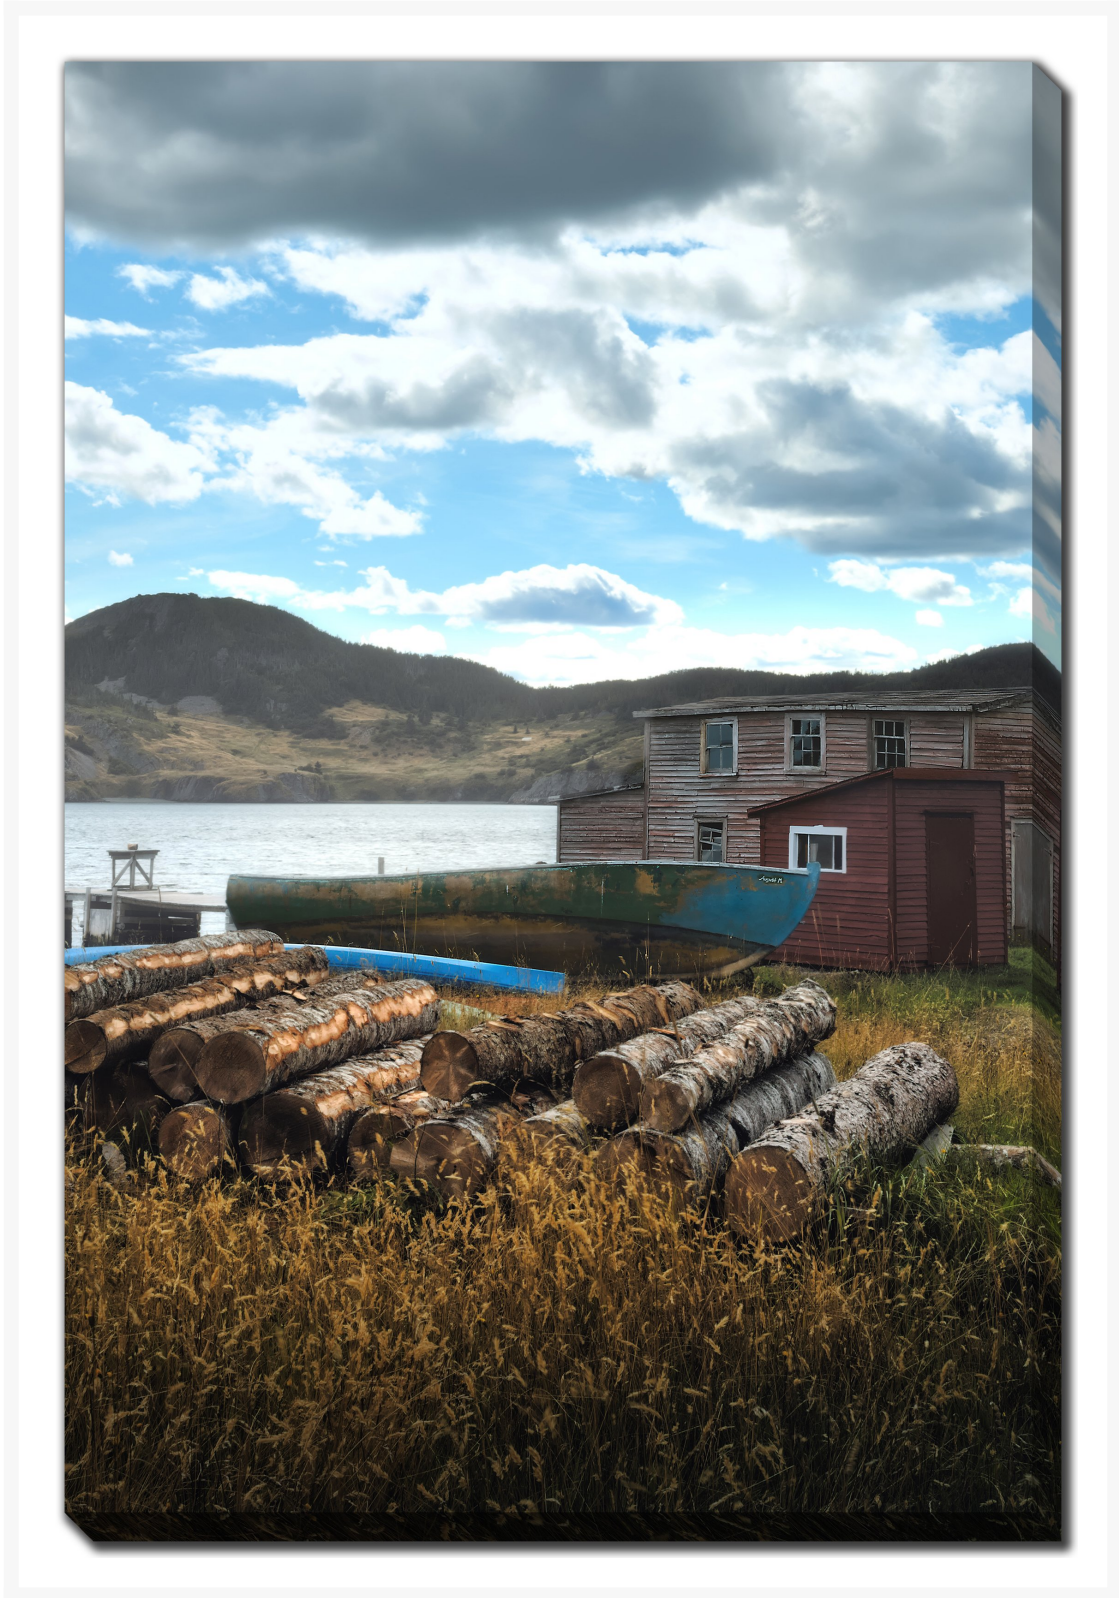

Product Images

Wood Pile Wharf Stages

Description

Printed on canvas - Custom made to order. Allow **2-4 WEEKS** for production

Products in this set

Wood Pile Wharf Stages

38x60

Printed on canvas - Custom made to order. Allow **2-4 WEEKS** for production

Wood Pile Wharf Stages

30X45

Printed on canvas - Custom made to order. Allow **2-4 WEEKS** for production

Wood Pile Wharf Stages

22X28

Printed on canvas - Custom made to order. Allow **2-4 WEEKS** for production