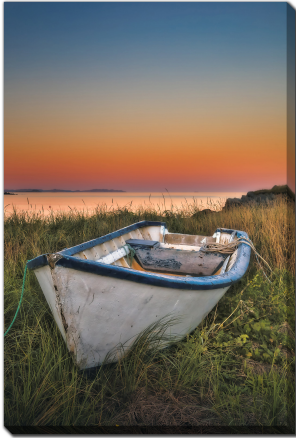

Products in this set

Warm Sea White Blue Skiff

38x60

Printed on canvas - Custom made to order. Allow **2-4 WEEKS** for production