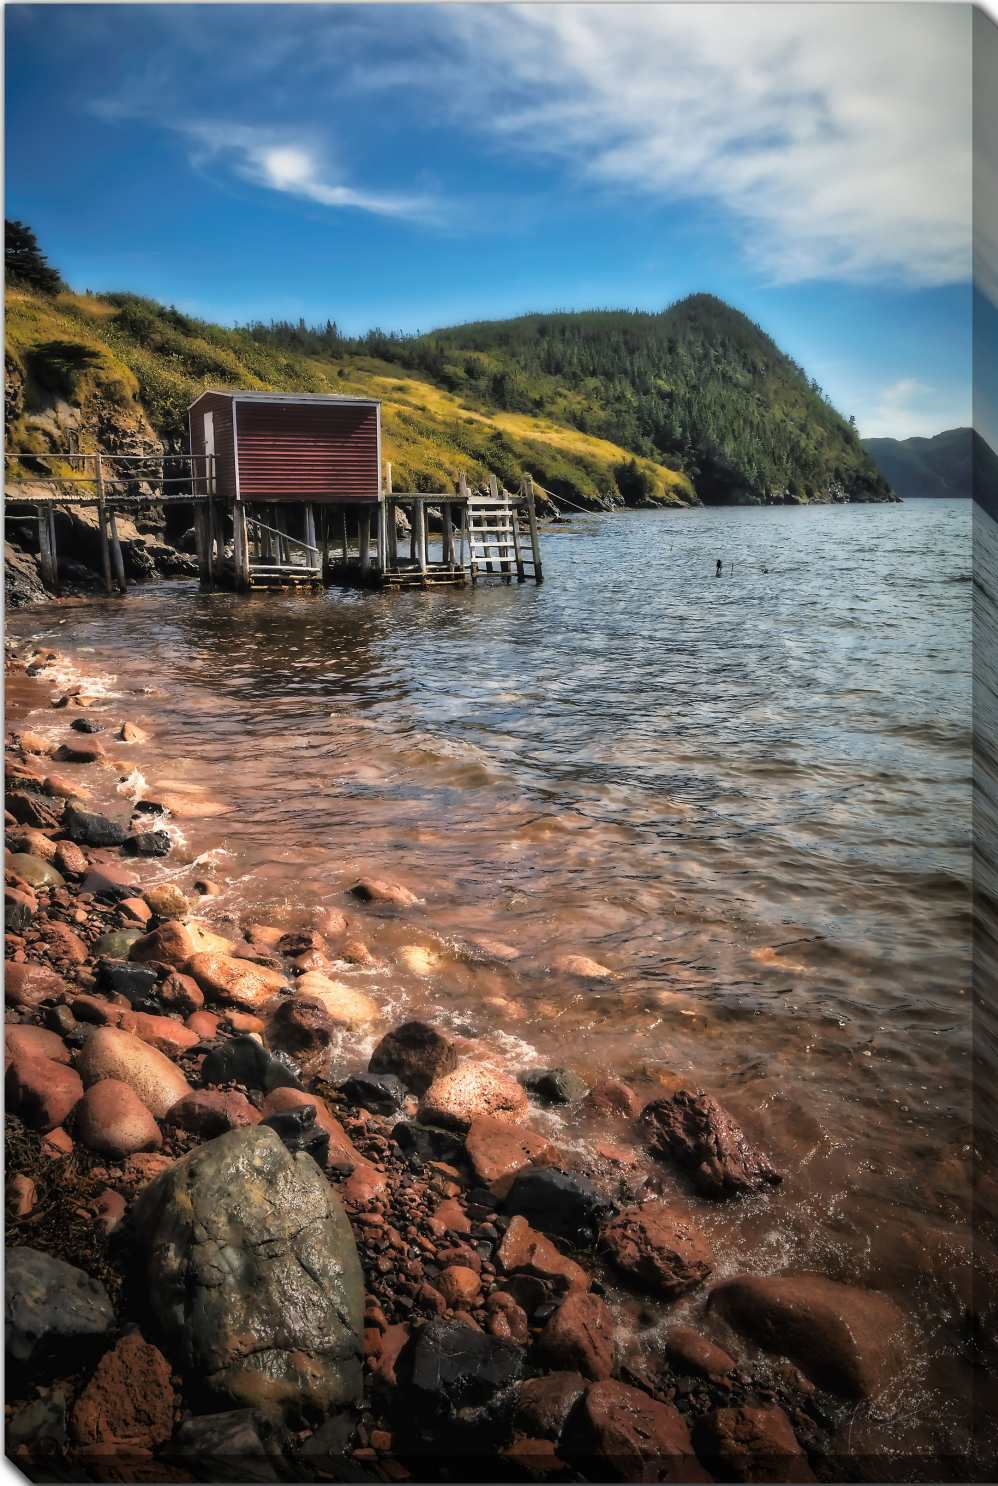

Product Images

Rock Shoreline Red Stage Mountain

Description

Printed on canvas - Custom made to order. Allow **2-4 WEEKS** for production

Products in this set

Rock Shoreline Red Stage Mountain

38x60

Printed on canvas - Custom made to order. Allow **2-4 WEEKS** for production

Rock Shoreline Red Stage Mountain

30x45

Printed on canvas - Custom made to order. Allow **2-4 WEEKS** for production

Rock Shoreline Red Stage Mountain

22x28

Printed on canvas - Custom made to order. Allow **2-4 WEEKS** for production