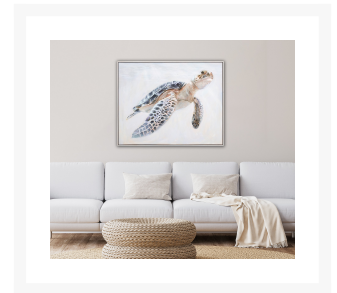

Product Images

Tranquil Turtle

Description

Hand embellished canvas art in a Light Barnwood floating frame.