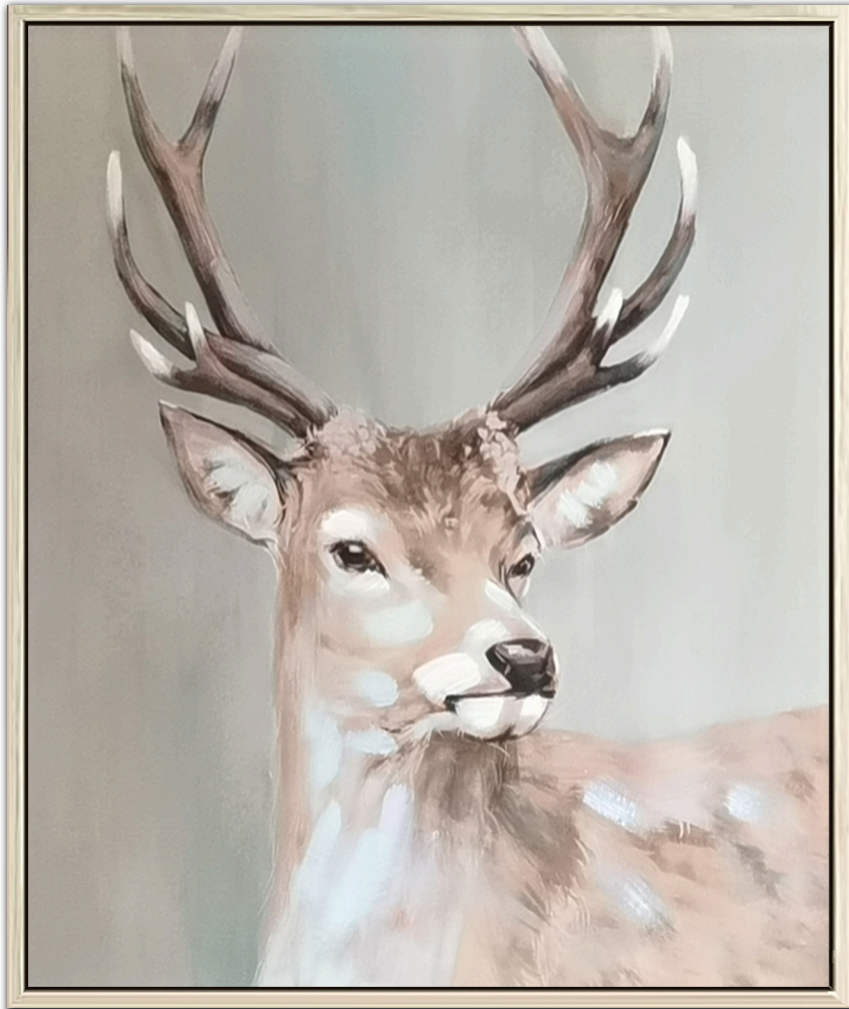

Product Images

Sage Deer

Description

Hand embellished canvas art in a Light Barnwood floating frame.