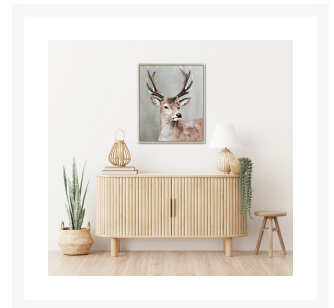

Product Images

Sage Deer

Description

Hand embellished canvas art in a Light Barnwood floating frame.