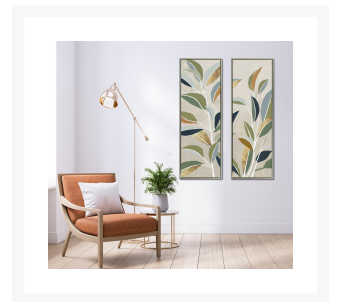

Product Images

Golden Mosaic Leaves I

Description

Hand embellished canvas art in a Champagne floating frame.