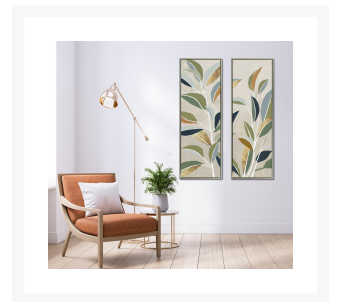

Product Images

Golden Mosaic Leaves II

Description

Hand embellished canvas art in a Champagne floating frame.