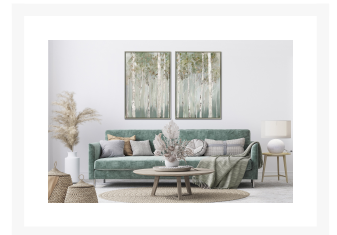

Product Images

Whispering Green Birch Forest I

Description

Hand embellished canvas art in a Champagne floating frame