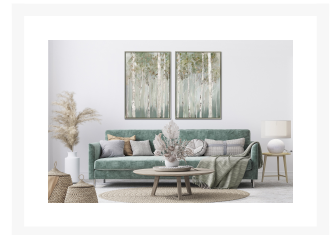

Product Images

WHISPERING BIRCH FOREST II

Description

Hand embellished canvas art in a Champagne floating frame.