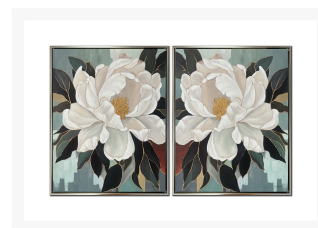

Product Images

Pure White Set of 2

Description

Matching set of Hand embellished canvas art in a Champagne floating frame.