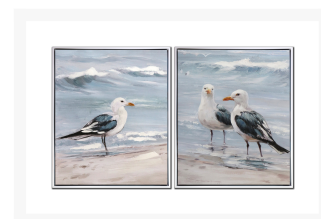

Product Images

Shoreline Friends Set of 2

Description

Matching set of Hand embellished canvas art in a White floating frame.