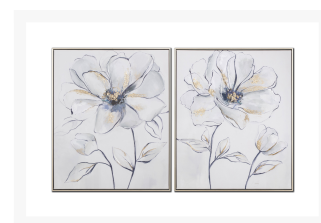

Product Images

Azure Blooms Set of 2

Description

Matching set of Hand embellished canvas with gold foil accents in a Champagne floating frame.