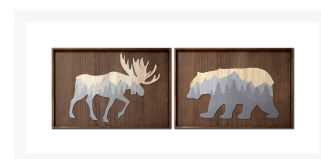

Product Images

Brown Wood Animals Set of 2

Description

Matching set of 3D art with a thin wood element cut out and placed onto an mdf painted board. finished in Brown wood colored recessed frame.