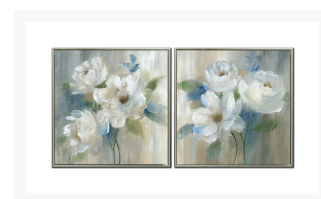

Product Images

Poppy Trio Set of 2

Description

Matching set of Hand embellished canvas art in a Champagne floating frame.