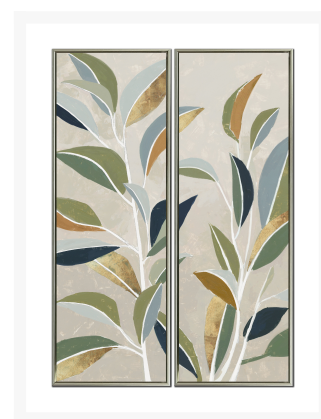

Product Images

Golden Mosaic Leaves Set of 2

Description

Matching set of Hand embellished canvas art in a Champagne floating frame.