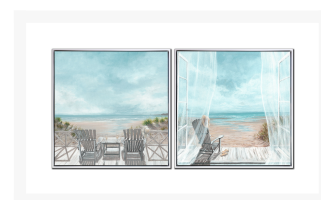

Product Images

Champagne Moment Set of 2

Description

Matching set of Hand embellished canvas art in a White floating frame.