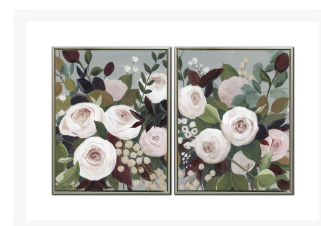

## Product Images

# Bohemian Blooms Set of 2

## Description

Matching set of Hand embellished canvas art in a Champagne floating frame.