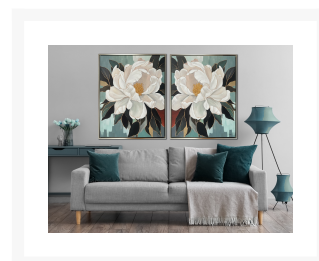

Product Images

Pure White II

Description

Hand embellished canvas art in a Champagne floating frame.