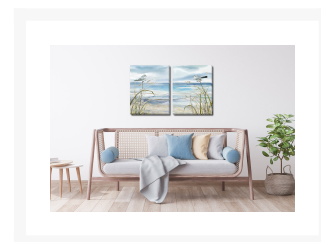

Product Images

Seaside Rest Set of 2

Description

Set of 2. hand embellished canvas art gallery-wrapped on pine stretcher bar frames presented in an open-faced box