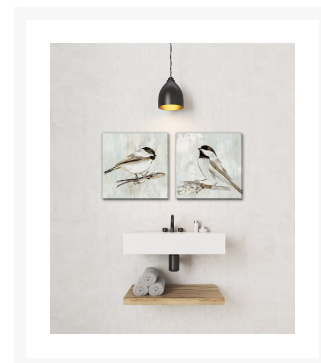

Product Images

Feathered Melody Set of 2

Description

Set of 2. hand embellished canvas art gallery-wrapped on pine stretcher bar frames presented in an open-faced box