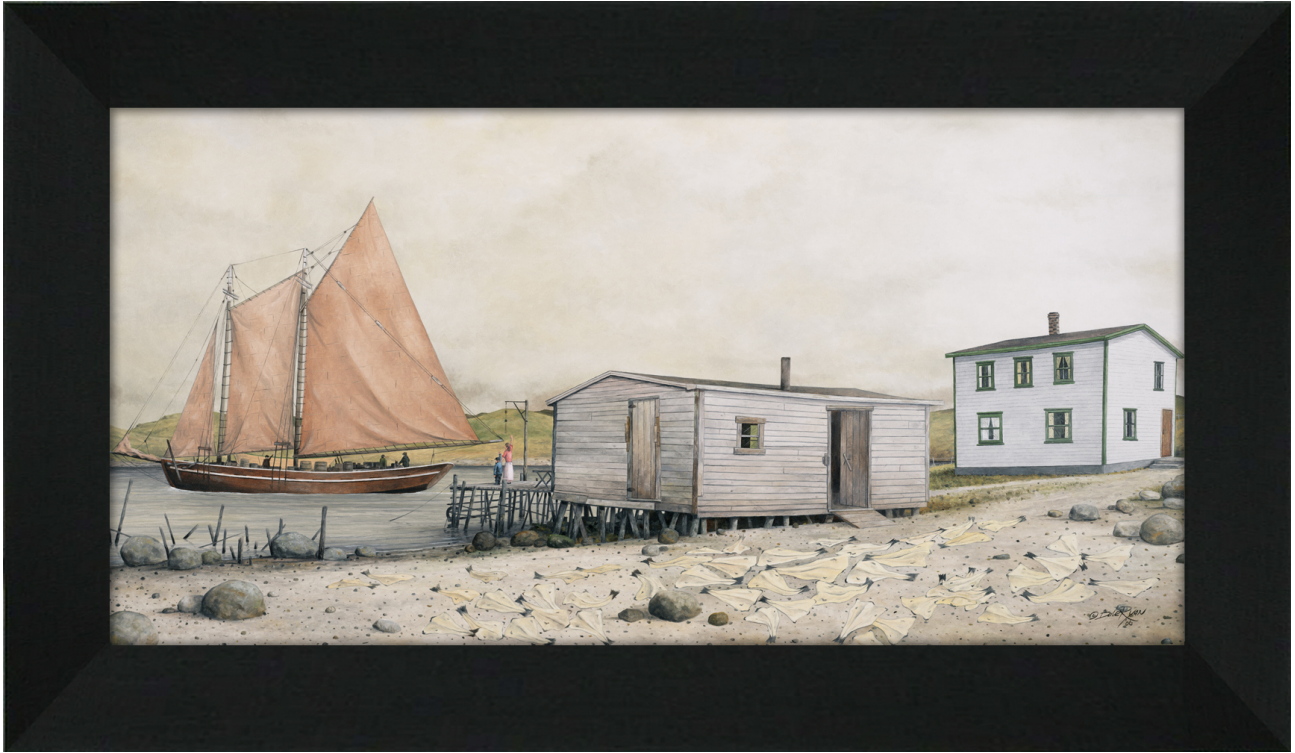

Product Images

Fare Thee Well

Description

Printed on canvas - Custom made to order. Allow **2-4 WEEKS** for production