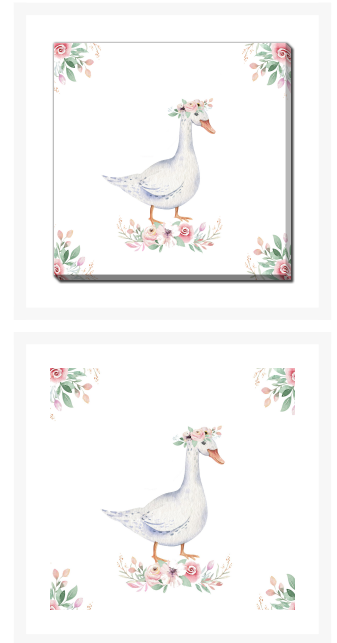

Product Images

Farm Buddies Duck

Description

Printed on canvas - Custom made to order. Allow **2-4 WEEKS** for production

Products in this set

Farm Buddies Duck

38x38

Printed on canvas - Custom made to order. Allow **2-4 WEEKS** for production

Farm Buddies Duck

30x30

Printed on canvas - Custom made to order. Allow **2-4 WEEKS** for production

Farm Buddies Duck

24x24

Printed on canvas - Custom made to order. Allow **2-4 WEEKS** for production

Farm Buddies Duck