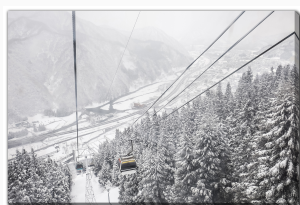

### Ski Cable Car

38x60

Printed on canvas - Custom made to order. Allow **2-4 WEEKS** for production