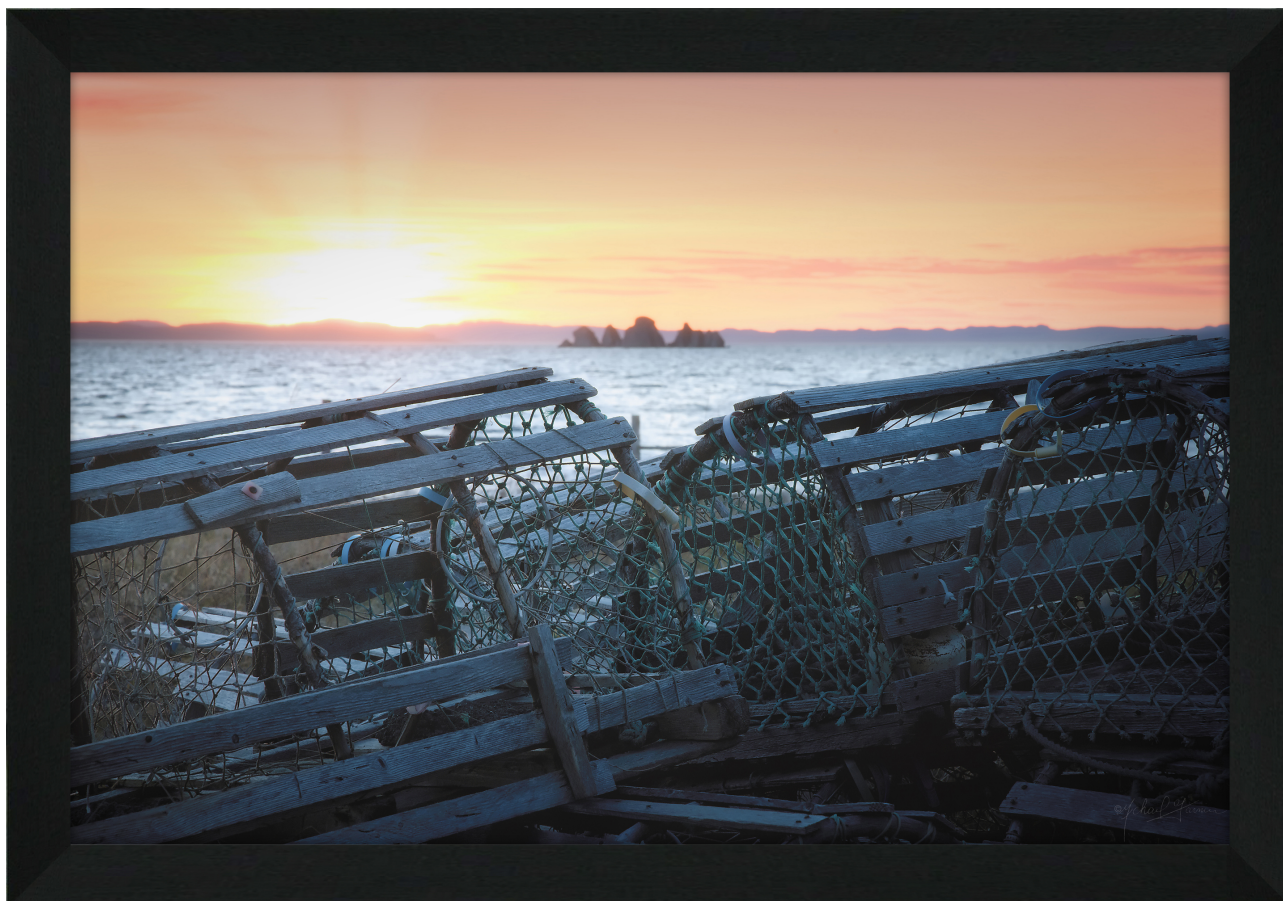

Product Images

Lobster Pots Sunset Ocean Rock Cluster

Description

Printed on canvas - Custom made to order. Allow **2-4 WEEKS** for production