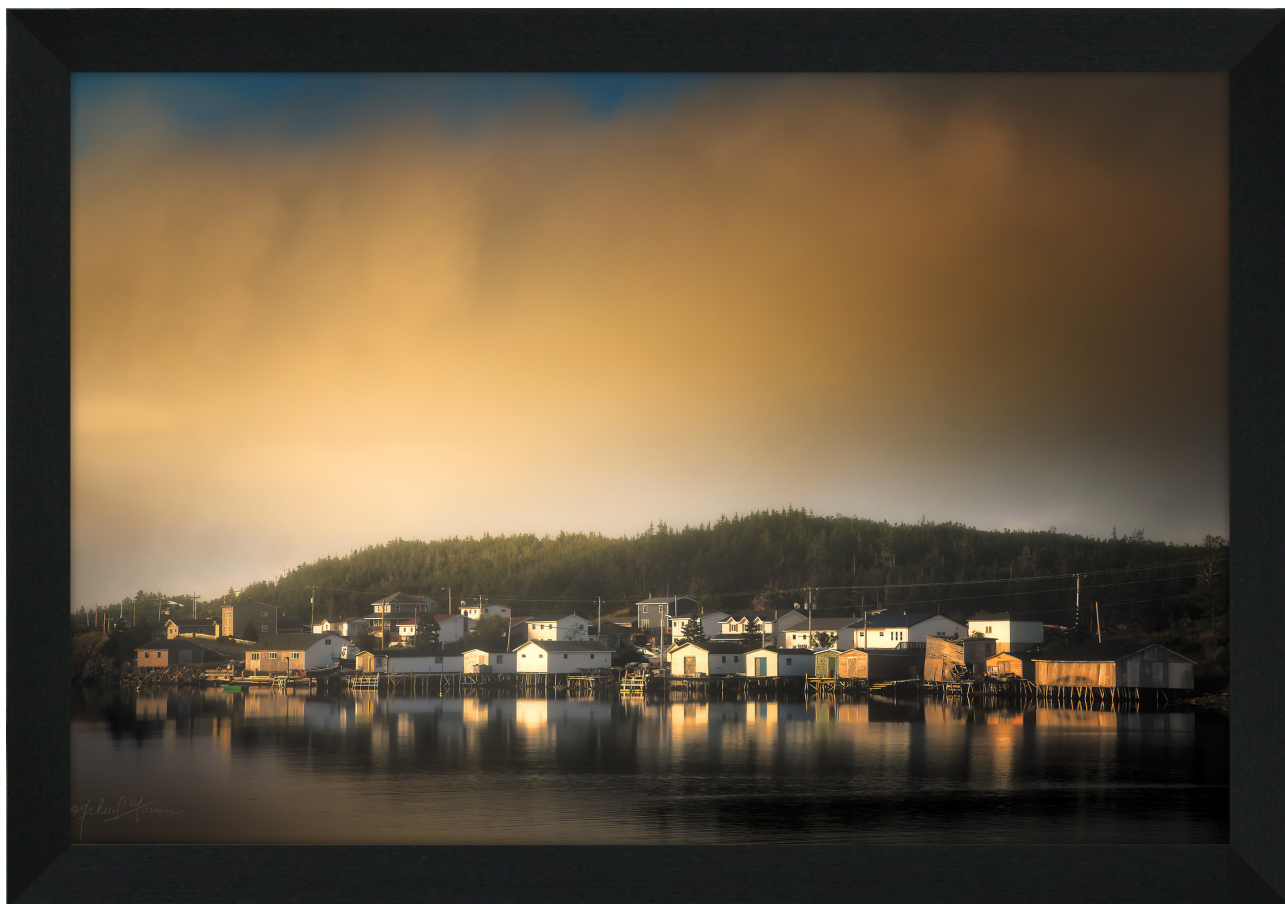

## Product Images

# Rising Sun Morning Fog

## Description

Printed on canvas - Custom made to order. Allow **2-4 WEEKS** for production