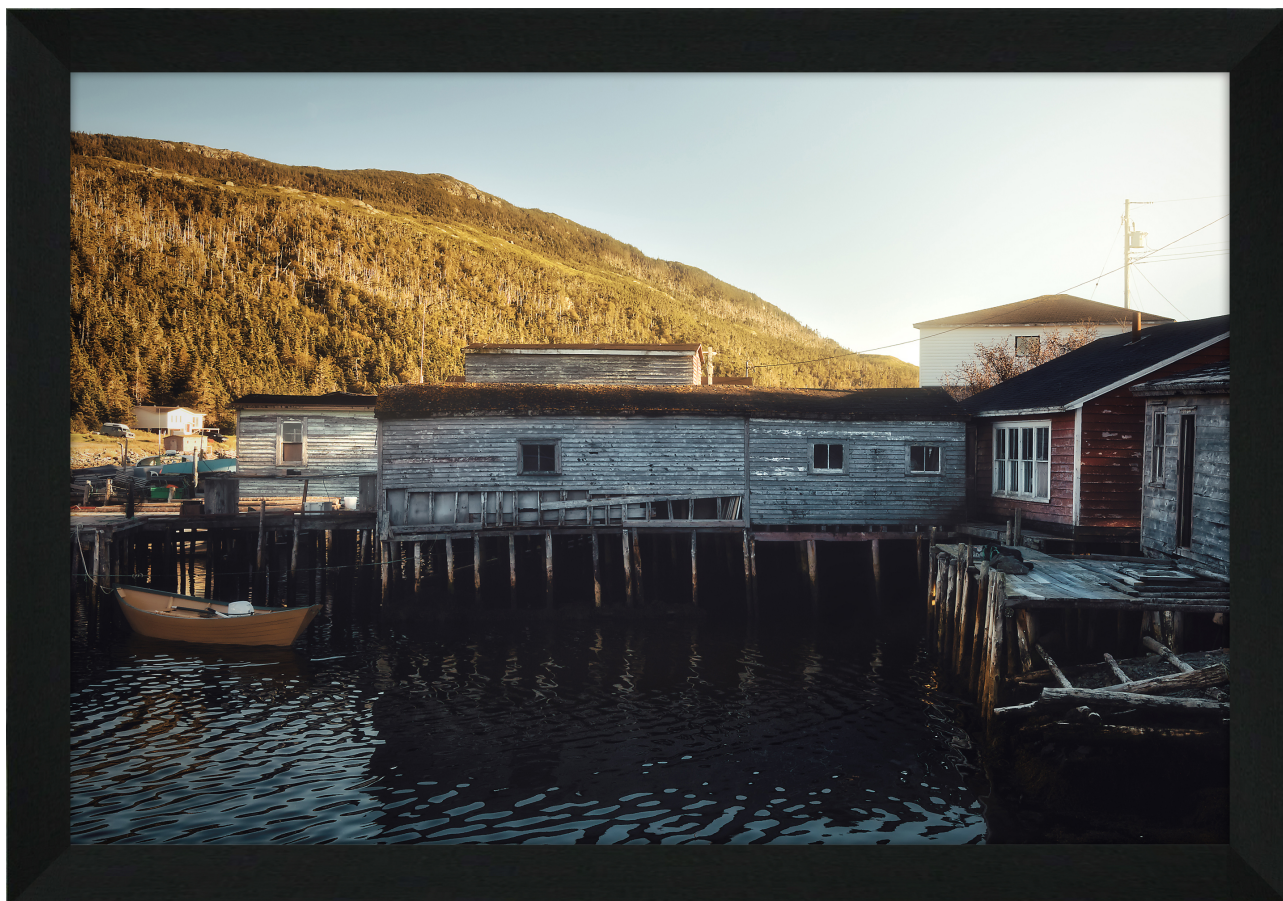

Product Images

Wharf Stages Yellow Punt Sundown 2

Description

Printed on canvas - Custom made to order. Allow **2-4 WEEKS** for production