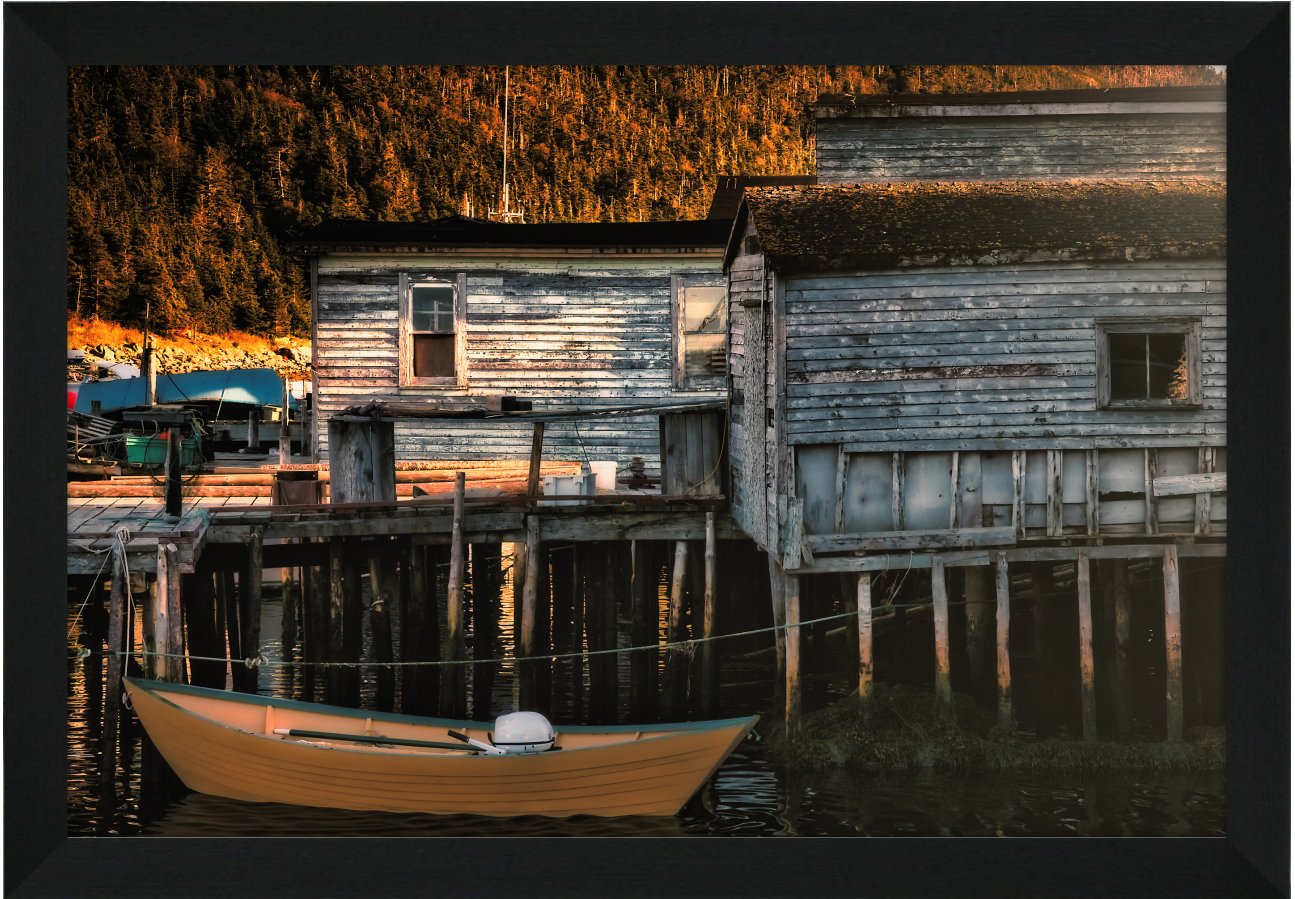

## Product Images

# Wharf Stages Yellow Punt Sundown

## Description

Printed on canvas - Custom made to order. Allow **2-4 WEEKS** for production